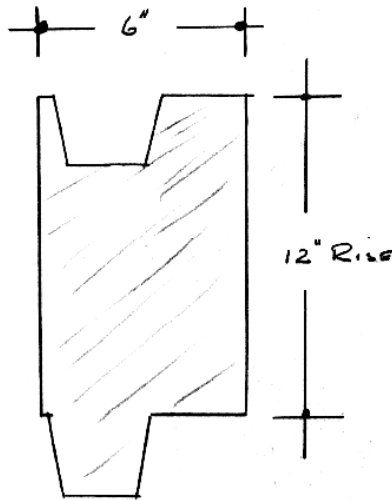

# Catch Basin 12" Riser

Precast Concrete

4242CBR12 - 42 X 42 Catch Basin Riser 12"