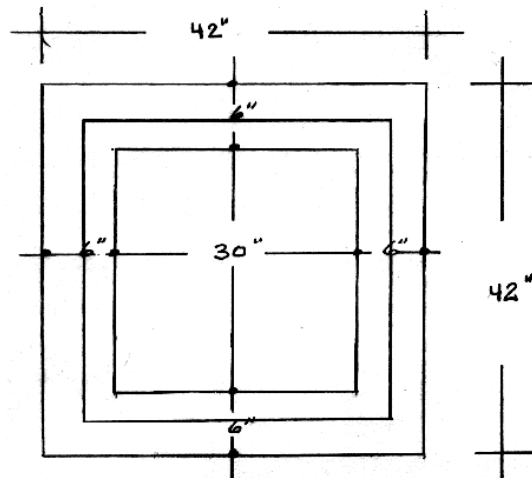

# Catch Basin 12" Riser

Precast Concrete

4242CBR12 - 42 X 42 Catch Basin Riser 12"